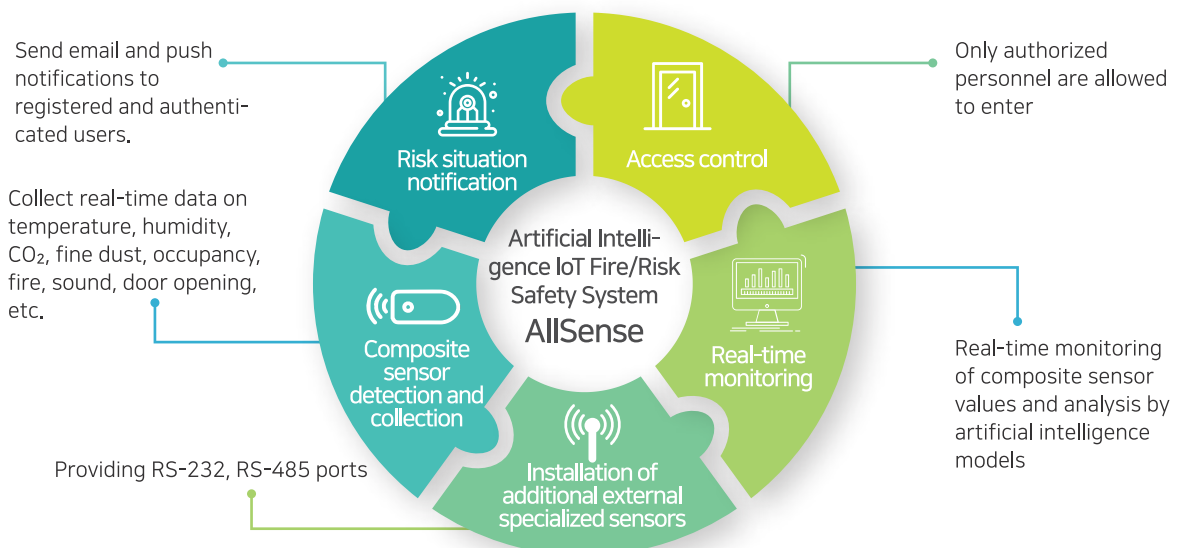

AllSense Functionality / Characteristic

Real-time sensor data analysis and risk prediction using artificial intelligence IoT edge technology