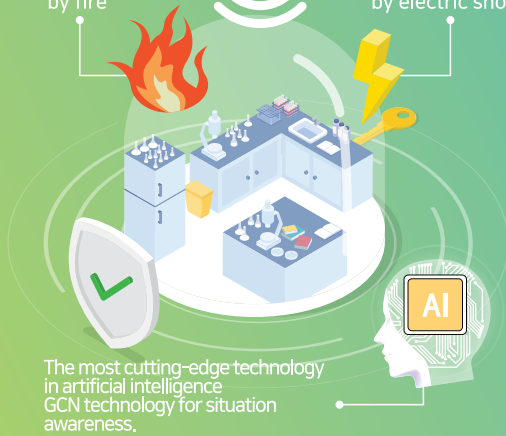

AllSense Mini

AllSense Diagram

13 sensors, essential for space management

AllSense Light 03

AllSense Mini can monitor **6 sensors** including temperature, humidity, carbon dioxide, motion detection, flame detection, and fine dust. By attaching an RFID device as an additional option, it can be used for asset management and theft prevention, and by inputting IR codes for external devices such as air conditioners, it is possible to control them.

AllSense Light is equipped with **13 sensors** including dust sensor, temperature and humidity sensor, air quality sensor, CO₂ sensor, light sensor, MOS sensor, formaldehyde sensor, ozone sensor, CDS light sensor, SISONIC microphone, microphone, flame detection sensor, and motion detection sensor. It continuously sends data to the server at regular intervals, and the data from these sensors can be viewed and managed on the server.

04

Prevention of accidents in smart factories and laboratories

AllSense Edge

AllSense Edge
Collecting spatial data with 7 sensors

accidents caused by fire accidents caused by electric shock

IoT Gateway	Monitoring	Real-time notification	External specialized sensor device
7 composite sensors for temperature, humidity, fine dust, and more.	Real-time monitoring anytime, anywhere	Real-time app push notifications for accident prevention and response.	Providing RS-232, RS-485 ports, allowing for additional external sensor devices to be connected.

[Fire accident prevention and response]
Fire occurrence → **site alarm sound** → **fire type identification.**

- Types of fire
- 1** Electric fire
 - 2** gas leak
 - 3** fuel fire

Applying the latest AI model GCN
(Graph Convolutional Networks)