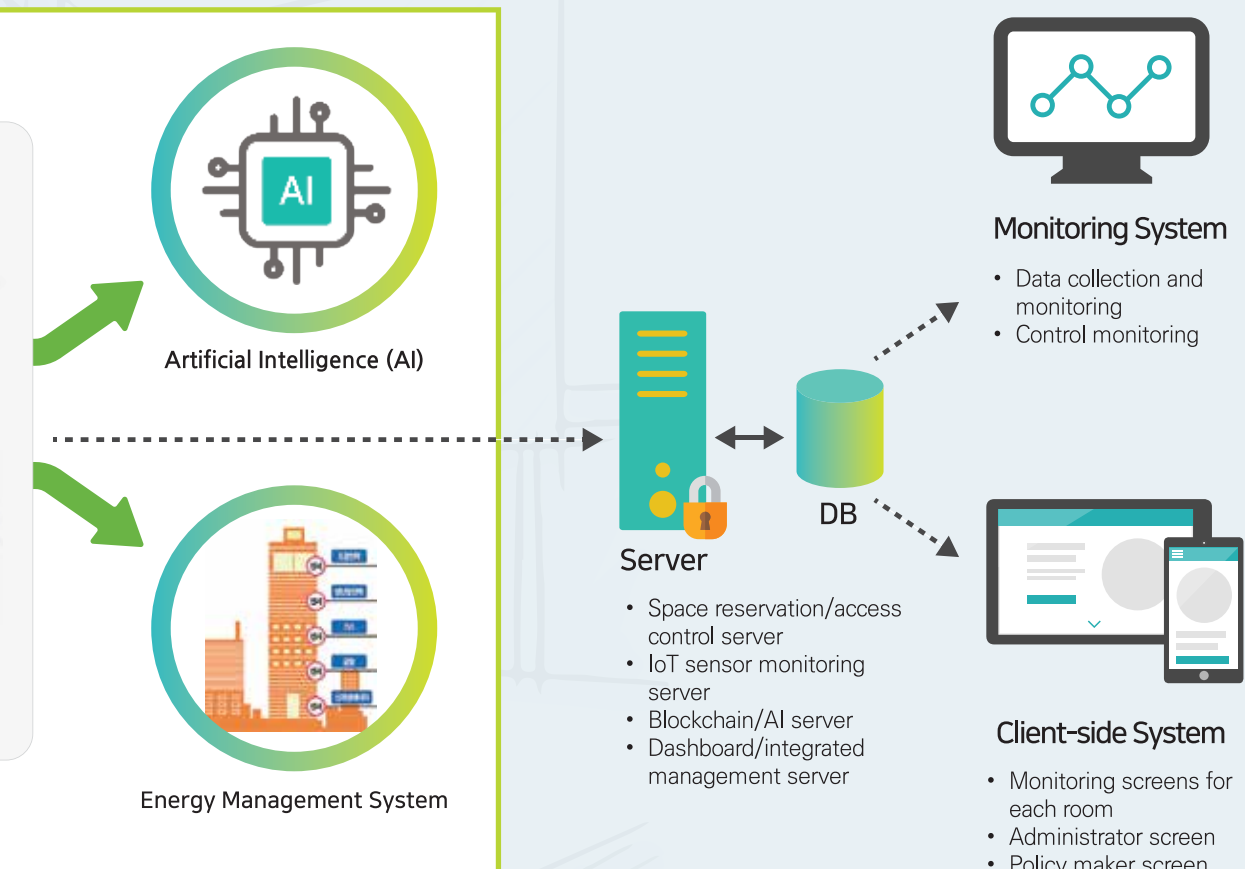

AllSense Mini

AllSense Diagram

13 sensors, essential for space management

AllSense Light 03

AllSense Mini can monitor **6 sensors** including temperature, humidity, carbon dioxide, motion detection, flame detection, and fine dust. By attaching an RFID device as an additional option, it can be used for asset management and theft prevention, and by inputting IR codes for external devices such as air conditioners, it is possible to control them.

AllSense Light is equipped with **13 sensors** including dust sensor, temperature and humidity sensor, air quality sensor, CO₂ sensor, light sensor, MOS sensor, formaldehyde sensor, ozone sensor, CDS light sensor, SISONIC microphone, microphone, flame detection sensor, and motion detection sensor. It continuously sends data to the server at regular intervals, and the data from these sensors can be viewed and managed on the server.

04

Prevention of accidents in smart factories and laboratories

AllSense Edge

AllSense Edge
Collecting spatial data with 7 sensors

accidents caused by fire accidents caused by electric shock

IoT Gateway	Monitoring	Real-time notification	External specialized sensor device
7 composite sensors for temperature, humidity, fine dust, and more.	Real-time monitoring anytime, anywhere	Real-time app push notifications for accident prevention and response.	Providing RS-232, RS-485 ports, allowing for additional external sensor devices to be connected.