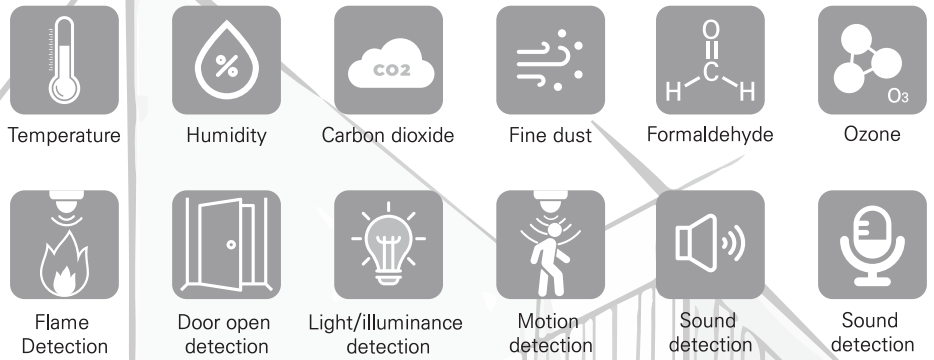

02

Essential item for optimal indoor environment

AllSense Mini